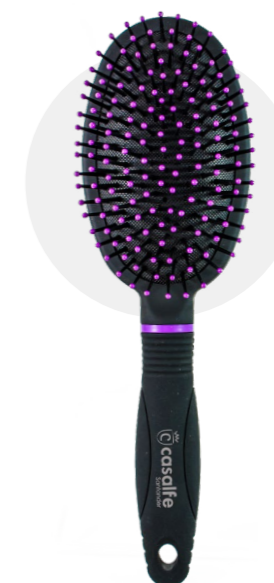

Ref. 5180
Cep.neumático oval
Cushion oval brush
EAN. 8412339051806

uds 1	uds 2	m²	Kg
6	72	0,107	10,49