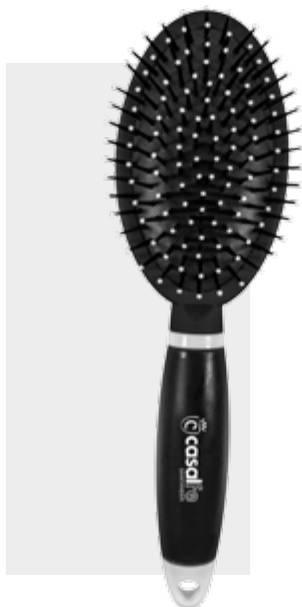

Ref. 2031

2031 Cep.neumático oval
Cushion oval brush
EAN. 8412339020314

DATOS LOGÍSTICOS			
4 uds	uds	m³	Kg
	48	0,085	8,31