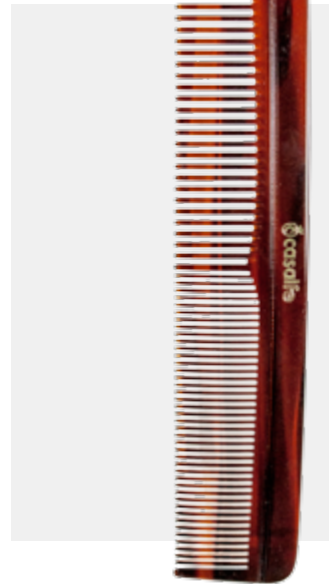

Ref. 8185

Peine concha hecho a mano grande
Handmade large comb

EAN. 8412339808592

815

DATOS LOGÍSTICOS

12 uds	uds	m ³	Kg
	144	0,048	6,85

FROM AN ARTISAN AND CAREFUL ELABORATION PROCESS, AN ELEGANT AND ESSENTIAL COLLECTION.